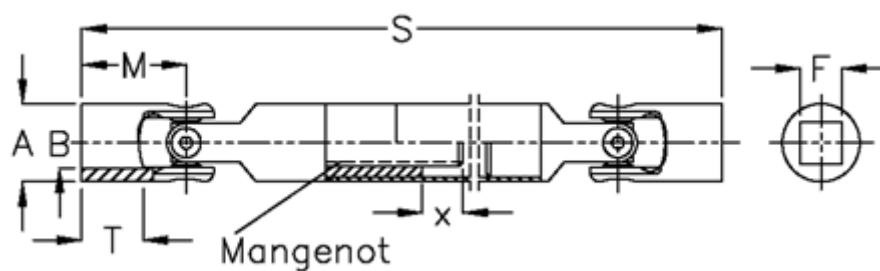

Data Sheet

Article number: 076631043

Description: Slip shaft 0.663.104.003 needle bearing
S=585 X=180 Square 32H9

Measures

A	= 63
F	= 32
Longitudinal ribs	= 6x36x42
M	= 83
MD max N m	= 250
s	= 585
T	= 50
x	= 180